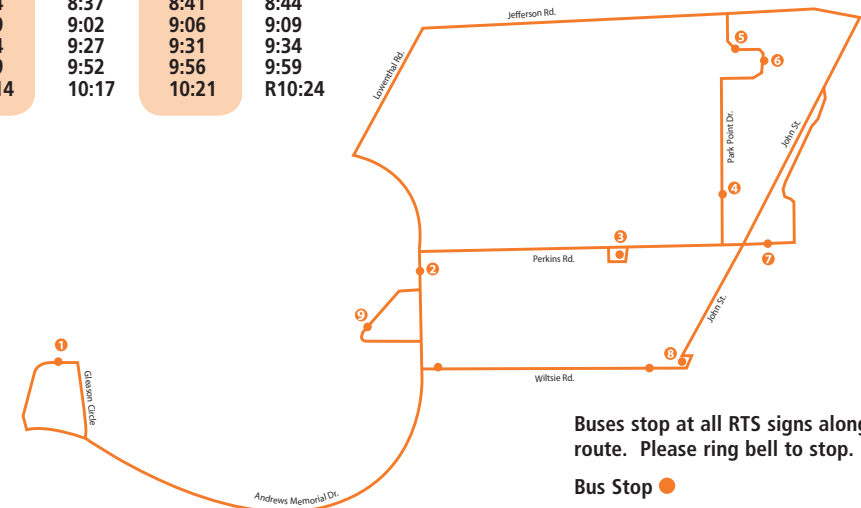

For service to Colony Manor and The Province at other times, consult the Colony Manor-The Province timetable.

* Bus operates RIT Night Shuttle Route

Special Travel Codes

- C Bus operates to Colony Manor three minutes before Perkins Green
- D Trip does not run on Sunday nights
- G Bus operates to Park Point before arriving at Perkins Green
- M Bus operates Monday-Thursday only
- N Bus operates to Rustic Village on Sun. ONLY
- P Bus operates to Perkins Green two minutes after time shown
- R Bus operates to or from Rustic Village
- T Bus operates to Rustic Village on Sat. ONLY
- V Bus operates to The Province and Colony Manor after Park Point

Rustic Village Times

Weekday Buses

Buses traveling to RIT leave Rustic Village at 7:05 AM, 7:18 AM, 7:19 AM, 7:25 AM (Monday-Thursday only), 12:27 PM, and 5:50 PM. Buses traveling from RIT arrive at Rustic Village at 2:10 PM, 4:25 PM, 6:35 PM, 6:40 PM, and 10:39 PM.

Weekend/Holiday Buses

Buses traveling to RIT leave Rustic Village at 9:59 AM and 4:05 PM. Buses traveling from RIT arrive at Rustic Village at 4:45 PM, 9:53 PM (Sunday only) and 10:50 PM (Saturday only).

Buses stop at all RTS signs along route. Please ring bell to stop.

Bus Stop ●