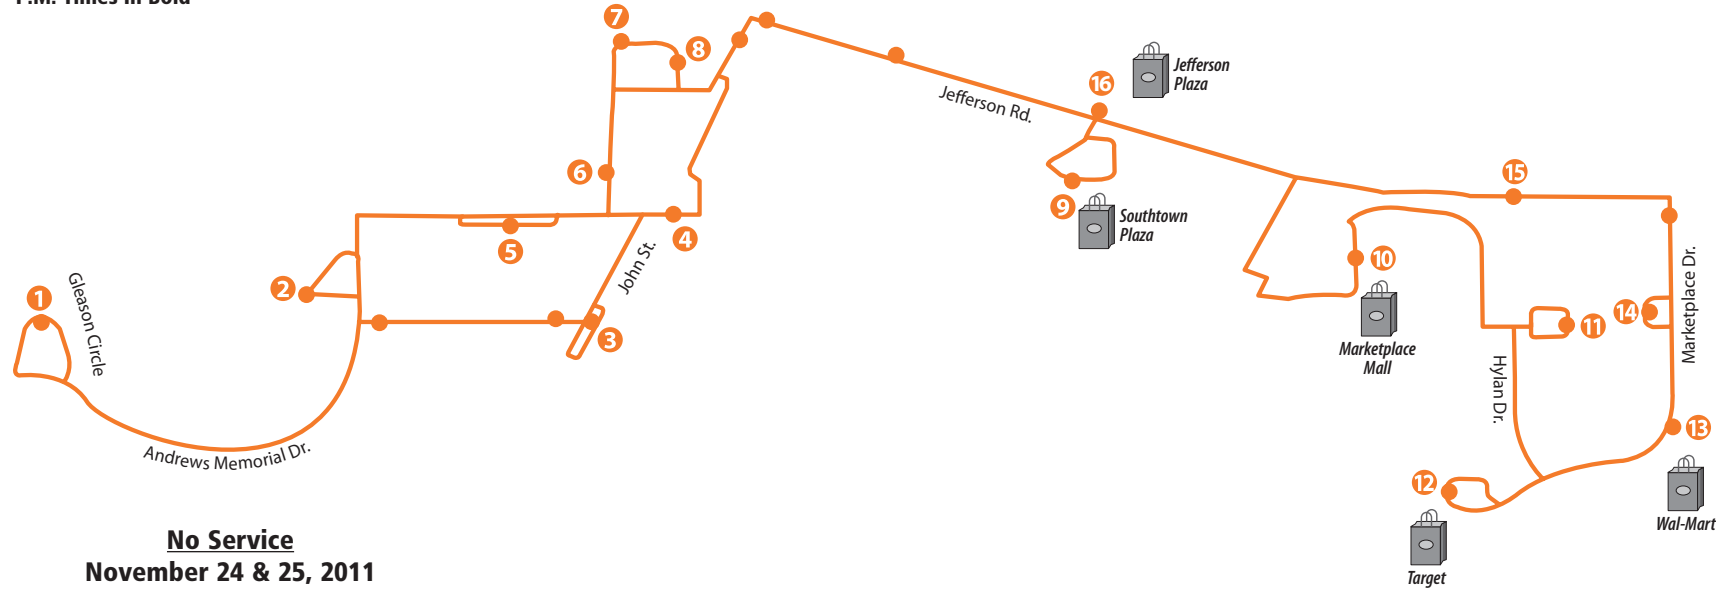

P.M. Times In Bold

No Service
November 24 & 25, 2011
December 25, 2011-January 2, 2012

Bus For A Buck

We are making it easier and more affordable for our customers to ride RTS.
We are proud to cut the fare to just one dollar and introduce Bus for a Buck.

Check out money saving options that an unlimited ride Freedom Pass offers at www.rgrta.com

$ 1.00	Adult Fare
$ 3.00	All-Day Unlimited Freedom Pass
$12.00	Stored-Value Pass
$14.00	Adult 5-Day Unlimited Freedom Pass
$56.00	Adult 31-Day Unlimited Freedom Pass
$ .50	Seniors 65+ and persons with disabilities pay half fare with a Medicare, SCAC Low-fare or RTS Half-Fare Card — Monday-Friday from 9:00am-3:30pm And after 6:30pm and all day Saturday, Sunday and Holidays
$ 1.50	Senior/Disabled All-Day Unlimited Freedom Pass
$ 7.00	Senior/Disabled 5-Day Unlimited Freedom Pass
$28.00	Senior/Disabled 31-Day Unlimited Freedom Pass
$ .50	Children age 6-11
Free	Children age 5 and under (Limit — 3 children per fare-paying adult)

RTS operates on a Sunday schedule on New Year's Day, Memorial Day, Independence Day, Labor Day, Thanksgiving, and Christmas Day. Holidays not listed above operate on a regular RTS schedule.

RTS

Customer Service Information

Call:
288-1700 / 888-288-3777
(TDD Customers 654-0210)

Online:
Visit our Website at www.rgrta.com or
Email us at rts.customerservice@rgrta.com

Write:
RTS Customer Service Center
1372 East Main Street
Rochester, NY 14609

Lose Something?
Call Lost & Found at 654-0610

RTS Trip Planner

www.rgrta.com

Trip Planner is a convenient, easy way to get around town and save fuel. For RTS Trip Planning, visit www.rgrta.com, enter your departure and destination information and we'll provide you with your best RTS trip option.

Driving Excellence

Through our *Driving Excellence* program we have made many customer service improvements and your comments will help us to continue *Driving Excellence*. Your suggestions are important. So please tell us what you think!

All service on this route is wheelchair accessible.